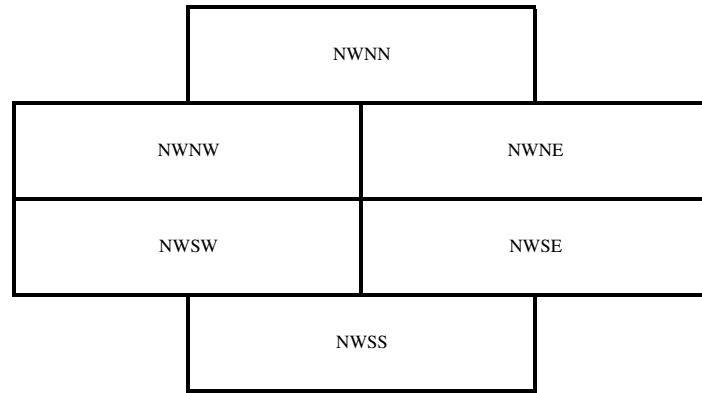

AYSO Region 32
Upland
Fall 2008 Practice Schedule

North West

South West

North Center

South Center

North East

South East

AYSO Region 32
Upland
Monday's Practice Schedule