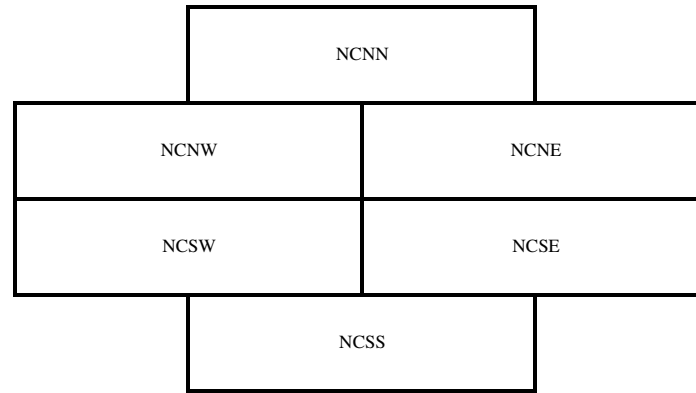

AYSO Region 32
Upland
Fall 2008 Practice Schedule

North West

South West

North Center

South Center

North East

South East

AYSO Region 32
Upland
Monday's Practice Schedule